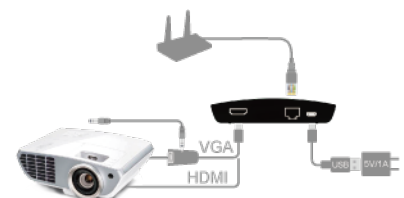

Easy to Install